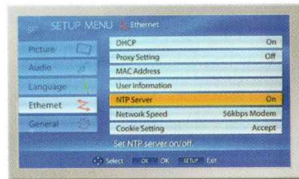

Within the player's SETUP menu, set the Network Time Protocol (NTP) to ON. *NOTE: This setting may use a different label, such as "Network Time Server" or "Automatic Time Synchronization."*

For details on how to access these and other network settings on your player, please refer to your player's owner's manual, or visit hddvd.dreamworks.com for more information.